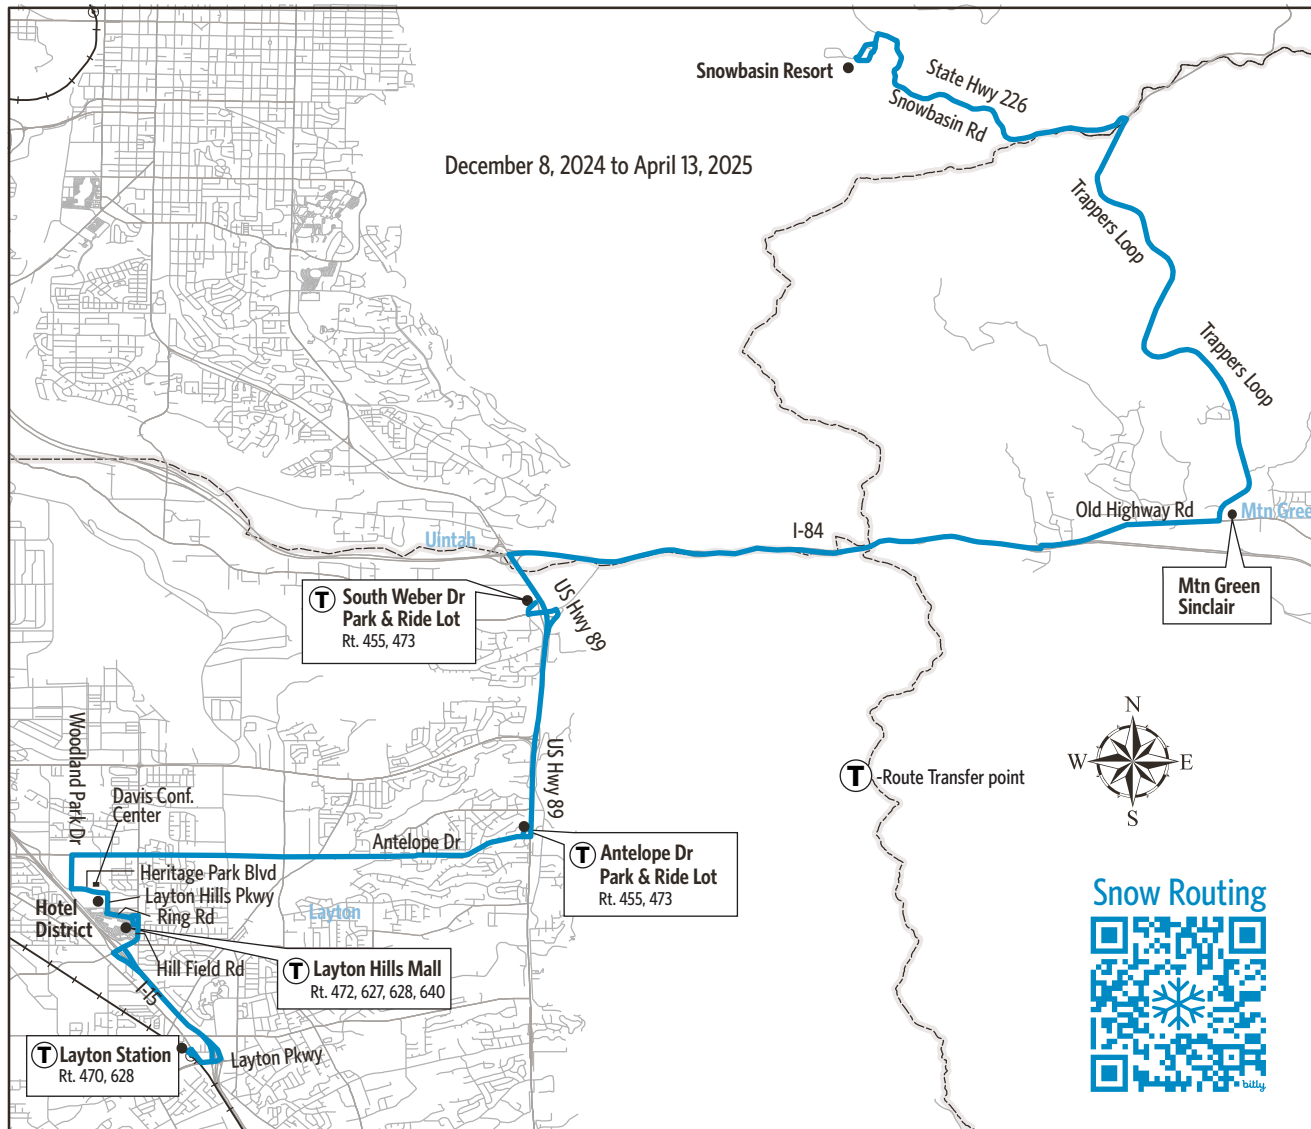

677

Layton Snowbasin Ski Service

Layton Station
Layton Hills Mall
Davis Conference Center
Antelope Dr Park & Ride
S Weber Park & Ride
Mtn Green, Snowbasin

December 8, 2024 to April 13, 2025
(Dates depend on snow conditions)

UTA  BUS

WK SA SU  December 8, 2024 to April 13, 2025

Layton Ski Service

Route 677 to Snowbasin Resort

SEE SOMETHING? SAY SOMETHING!

To contact UTA police:
Call: 801-287-EYES (801-287-3937)
Or Text UTATIP and your tip to 274637

Timepoints are approximate and may vary due to road and traffic conditions