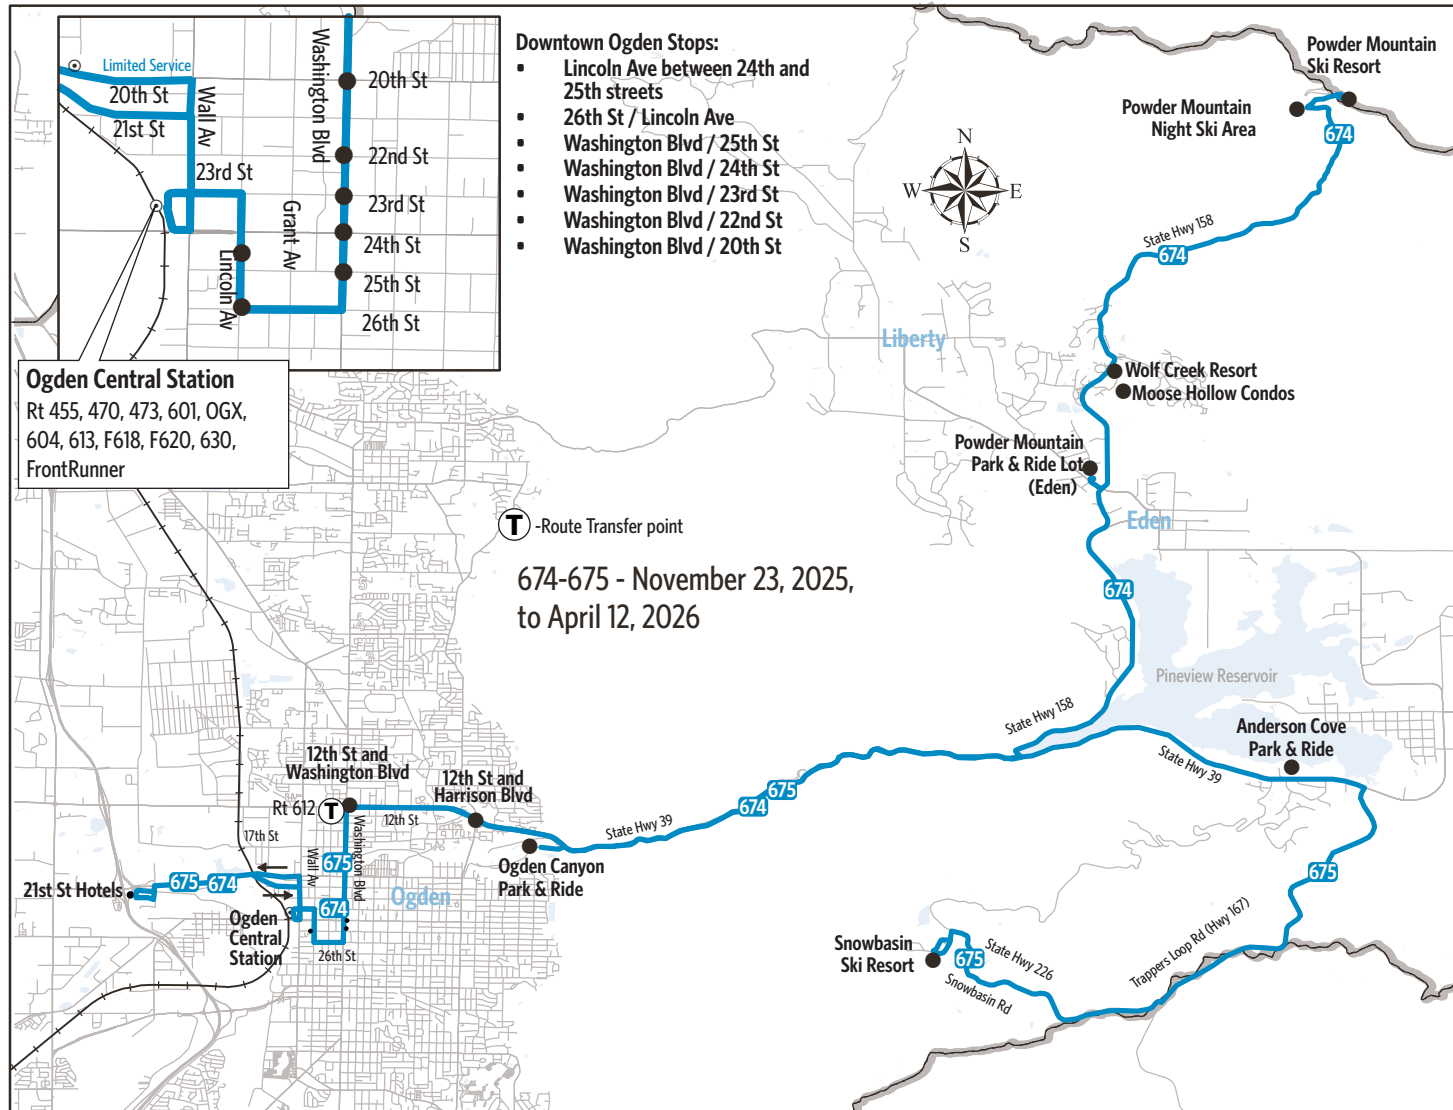

Ogden Ski Service

Route 674 to Powder Mountain Resort Route 675 to Snowbasin Resort

For Information Call 801-RIDE-UTA (801-743-3882)
www.rideuta.com

674, 675

HOW TO USE THIS SCHEDULE

Determine your timepoint based on when you want to leave or when you want to arrive. Read across for your destination and down for your time and direction of travel. A route map is provided to help you relate to the timepoints shown. Weekday, Saturday & Sunday schedules differ from one another.

TRANSFERS

Upon payment of a fare, a transfer is good for travel in any direction, including return trip, for 2 hours until the time cut. The value of a transfer towards a fare on a more expensive service is the regular cash fare.

To Ogden Station

DESTINATION TIMEPOINTS											
Snowbasin Ski Resort	Anderson Cove (Huntsville)	Ogden canyon Park & Ride	12th St & Washington	23rd St & Washington Blvd	25th St & Washington Blvd	26th St & Grant Ave (WB)	21st St Hotels	Ogden Central	21st St Hotels		
1240p	1250p	114p	119p	125p	127p	128p	131p	135p	145p		
140	150	214	219	225	227	228	231	235	245		
240	250	314	319	325	327	328	331	335	345		
330	340	404	409	415	417	418	421	425	435		
415	425	449	454	500	502	503	506	510	520		
445	455	519	524	530	532	533	536	540	550		
515	525	549	554	600	602	603	606	610	620		